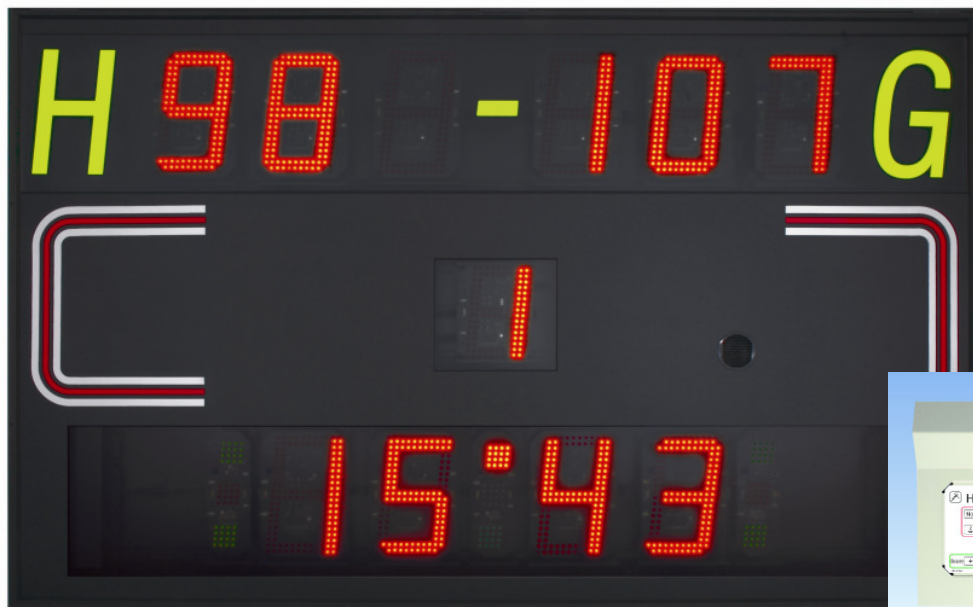

# Multi-purpose scoreboard GM-117220-00 for Indoor- or Outdoor- (also with radio-remote-control)

Basic Module LED for 10 sports

## Function:

- Display shows result, period and time in figures
  - Display shows time-out, break, service and penalty with coloured dots
- Remote-control with Parallel-display (with cable or radio-controlled)

## Design :

- One-side Scoreboard for wall-mounting
- Case aluminium, frontcover protected DIN 18032

Display	Colour	Artikel	Dimensions	Weight	Visibility
result, time, period	red	GM-117220-00	2000x1250x110 mm (B/H/T)	48,0 kg	120 m

## Technical data:

**Case:** Aluminium profile

**Digits:** LED's

**Digit height:** score and time 250 mm, period 190 mm, red

**Dimensions:** 2000 x 1250 x 110 mm (W/H/D), weight 48 kg

**Visibility:** approx. 120 meters