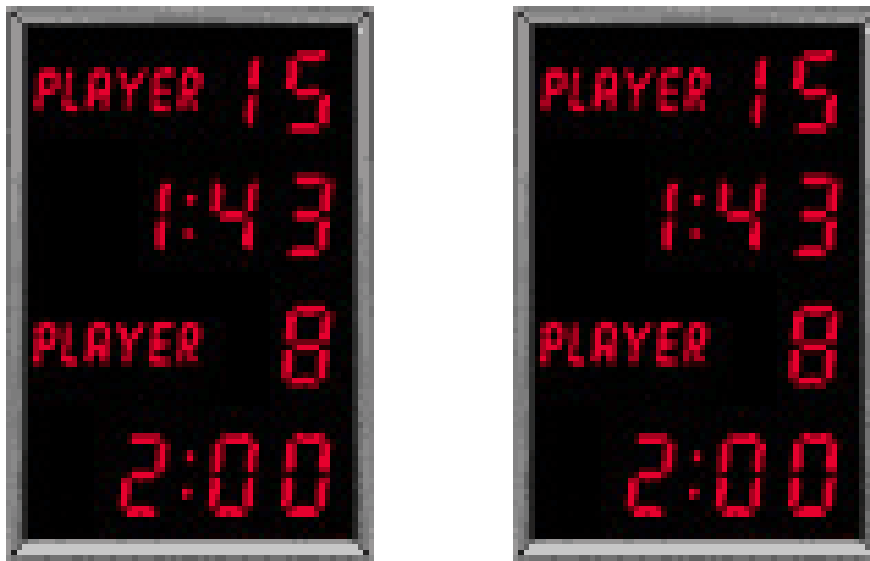

g+m elektronik ag
 CH-9245 Oberbüren
 www.gm-elektronik.ch

Penalty-Display GM-117202-00 for Indoor/Outdoor-Use

Add. Module for scoreboard LED GM-117220-00

Funktion :

- Display of 2 players with number and penalty-time
- More penalties can however be entered simultaneously, which means that when one penalty is finished, the new one will automatically occur on the board
- The delivery comprises: 2 pcs. display boards for wall mounting

Design :

- One-side add. modules for wall-mounting
- Case aluminium, frontcover protected DIN 18032

Display	Colour	Artikel	Dimensions	Weight	Visibilityt
Player, penalty time	red	GM-117202-00	850x1250x110 mm (L/H/D)	30,0 kg	80 m

g+m elektronik ag
CH-9245 Oberbüren
www.gm-elektronik.ch

Function:

- Player-Number:** Shows number of the player
- Penalty-Time:** Shows penalt-time in minutes and seconds
More penalties can however be entered simultaneously,
which means that when one penalty is finished, the new one
will automatically occure on the board
- Front cover:** Non-reflective polycarbonate (DIN 18032)

Technical data:

- Case:** Aluminium profile
- Digits:** LED
- Digit height:** 190 mm, red
- Dimensions:** 850 x 1250 x 110 mm (W/H/D), weight 30 kg
- Read. distance:** approx. 80 meters
- Conn. voltage:** 230 VAC, consumption 80 VA
- Ambient temp.:** 0° - +40°