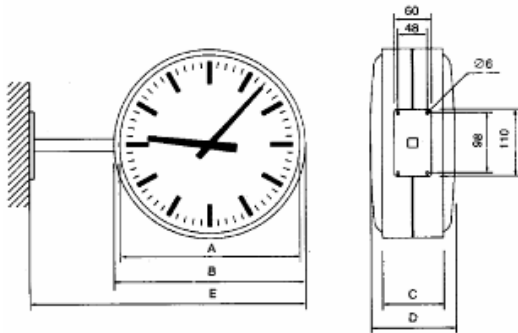

- Single sided clock for surface mounting incl. surface mounting brackets
- Double sided clock incl. Mounting console for wall or ceiling mounting
- Black Arabic or Latin marks on white background, black hours and minutes hand
- Convex protection glass
- Housing ABS plastic or anodised aluminium

Options:

- housing, clock face, hands in different colours (extra charge)
- different clock mechanism for existing systems (12V, 48V, 60V)
- ball protection bars, Polycarbonate-cover

Single Sided

Ø	white	Aluminium
240 mm	111006-WS	111006-AL
300 mm	111018-WS	111018-AL
400 mm	111030-WS	111030-AL

Technical Data:

Single sided Clocks

Ø	A	B	C	D	weight	visibility
240	210	232	36	45	0,8 kg	20 m
300	280	305	36	45	1,1 kg	30 m
400	380	405	36	45	1.5 kg	40 m

measure in mm

Double Sided clocks

Ø	A	B	C	D	E	weight	visibility
240	210	232	74	92	350	2,0 kg	20 m
300	280	305	74	92	425	2,6 kg	30 m
400	380	405	74	92	525	3,4 kg	40 m

measure in mm

Specification :

Power consumption : 7.5mA at 24V (single-sided), 15mA at 24V (double-sided)
 Ambient temperature : 0° to +40°
 Relative humidity : 85%
 Protection norm : IP 52

g+m elektronik ag
 CH-9245 Oberbüren
 T+ 41 (0)71 955 90 10
 F+ 41 (0)71 955 90 20