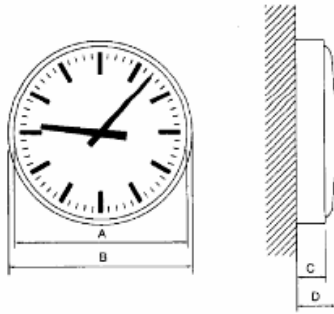

Options:

- housing, clock face, hands in different colours (extra charge)
- different clock mechanism for existing systems (12V, 48V, 60V)
- ball protection bars, Polycarbonate-cover

Single Sided

Ø	white	Aluminium
240 mm	111006-WS	111006-AL
300 mm	111018-WS	111018-AL
400 mm	111030-WS	111030-AL

Technical Data:

Single sided Clocks

Ø	A	B	C	D	weight	visibility
240	210	232	36	45	0,8 kg	20 m
300	280	305	36	45	1,1 kg	30 m
400	380	405	36	45	1.5 kg	40 m

measure in mm

Double Sided clocks

Ø	A	B	C	D	E	weight	visibility
240	210	232	74	92	350	2,0 kg	20 m
300	280	305	74	92	425	2,6 kg	30 m
400	380	405	74	92	525	3,4 kg	40 m

measure in mm

Specification :

Power consumption : 7.5mA at 24V (single-sided), 15mA at 24V (double-sided)
 Ambient temperature : 0° to +40°
 Relative humidity : 85%
 Protection norm : IP 52

g+m elektronik ag
 CH-9245 Oberbüren
 T+ 41 (0)71 955 90 10
 F+ 41 (0)71 955 90 20