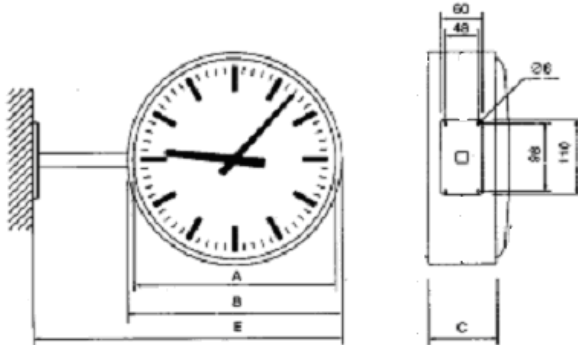

One sided analogue Slave Clocks with mounting-console for Indoor

Minute Pulse 24-V or Time Code TC – hours – minutes - Ø to 400 mm

Functions :

- Polarised minute impulses from master clock

Design :

- Single sided clock for surface mounting incl. mounting console
- for wall or ceiling mounting, back cover
- Black Arabic or Latin marks on white background, black hours and minutes hand
- Convex protection glass
- Housing ABS plastic or anodised aluminium

Ø	white	Aluminium
240 mm	111006-WS-RW	111006-AL-RW
300 mm	111018-WS-RW	111018-AL-RW
400 mm	111030-WS-RW	111030-AL-RW

TC-clocks

Ø	white	Aluminium
240 mm	4023520-90-WS-RW	4023520-90-AL-RW
300 mm	4033520-90-WS-RW	4033520-90-AL-RW
400 mm	4043520-90-WS-RW	4043520-90-AL-RW

g+m elektronik ag
 CH-9245 Oberbüren
 www.gm-elektronik.ch

Technical Data:

Single sided Clocks with mounting console

Ø	A	B	C	E	weight	visibility
240	210	232	40	360	1,5 kg	20 m
300	280	305	40	435	1.8 kg	30 m
400	380	405	40	535	2.1 kg	40 m

measure in mm

Specification :

Power consumption : 7.5mA at 24V (single-sided), 15mA at 24V (double-sided)
 Ambient temperature : 0° to +40°
 Relative. humidity : 85%
 Protection norm : IP 52