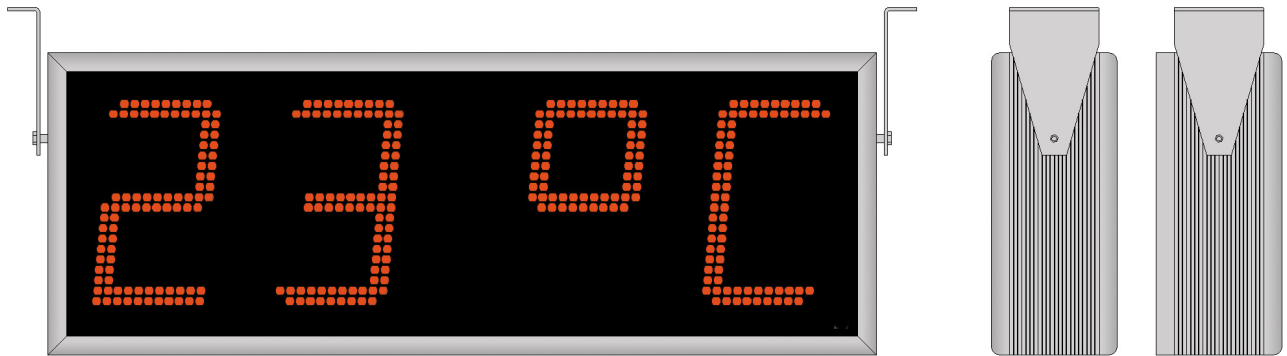

Akustikanlagen nach EN 54 –16
Uhrenanlagen, analog und digital
Lautsprecher für Beschallungsanlagen

Systèmes Audio d'évacuation EN 54 –16
Horloges analogiques et digitales
Haut-parleurs

Voice-Alarm according EN 54 –16
Clock Systems, analogue and digital
Loudspeaker

g+m elektronik ag
CH-9245 Oberbüren
www.gm-elektronik.ch

Time- / Temperatur-Display for Indoor and Outdoor

Display for Time and Date alternately

Functions :

- Polarised Minute impulses from master Clock
- Polarised Minute impulses from master Clock with TC (self adjusting)
- Stand alone
- For all functions 230 VAC needed (Display)
- 24 h running reserve (Impulse memory)
- Temperature measurement with external sensor

Design :

- Single sided clock for surface mounting incl. surface mounting brackets
- Double sided clock incl. Mounting console for wall or ceiling mounting
- Display hours and minutes with double LED's 140 mm (190 mm, 250mm)
- housing aluminium

Options :

- Radio Synchronisation DCF, GM-2022, operated as stand alone
- Time- Code-add on (SM-TC) operated as a self adjusted slave clock

Display	Mounting	Article	Dimensions	Weight	Visibility
Hrs., Min., Temp. 140 mm	Indoor	114500-00	690x250x155 mm (B/H/T)	7,5 kg	50 m
Hrs., Min., Temp. 190 mm	Indoor	114502-00	820x300x155 mm (B/H/T)	9,5 kg	65 m
Hrs., Min., Temp. 250 mm	Indoor	114504-00	1020x370x155 mm (B/H/T)	12,0 kg	80 m
Hrs., Min., Temp. 140 mm	Outdoor	114510-00	690x250x155 mm (B/H/T)	7,5 kg	50 m
Hrs., Min., Temp. 190 mm	Outdoor	114512-00	820x300x155 mm (B/H/T)	9,5 kg	65 m
Hrs., Min., Temp. 250 mm	Outdoor	114514-00	1020x370x155 mm (B/H/T)	12,0 kg	80 m