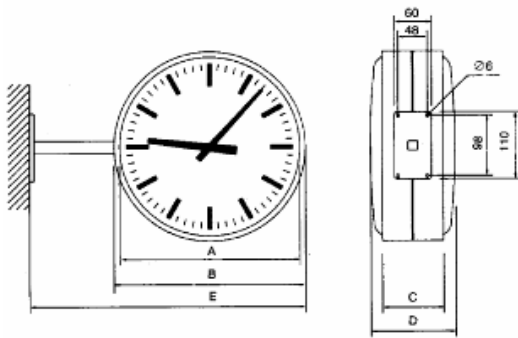

## Design :

- Single sided clock for surface mounting incl. surface mounting brackets
- Double sided clock incl. Mounting console for wall or ceiling mounting
- Black Arabic or Latin marks on white background, black hours and minutes hand
- Convex protection glass
- Housing ABS plastic white

## Technical Data:

### Single sided Clocks

Ø	A	B	C	D	weight	visibility
240	210	232	36	45	0,8 kg	20 m
300	280	305	36	45	1,1 kg	30 m
400	380	405	36	45	1.5 kg	40 m

measure in mm

### Double Sided clocks

Ø	A	B	C	D	E	weight	visibility
240	210	232	74	92	350	2,0 kg	20 m
300	280	305	74	92	425	2,6 kg	30 m
400	380	405	74	92	525	3,4 kg	40 m

measure in mm