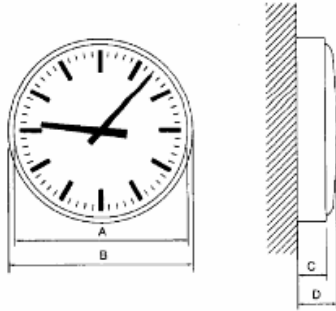

## Design :

- Single sided clock for surface mounting incl. surface mounting brackets
- Double sided clock incl. Mounting console for wall or ceiling mounting
- Black Arabic or Latin marks on white background, black hours and minutes hand
- Convex protection glass
- Housing ABS plastic white

## Technical Data:

### Single sided Clocks

Ø	A	B	C	D	weight	visibility
240	210	232	36	45	0,8 kg	20 m
300	280	305	36	45	1,1 kg	30 m
400	380	405	36	45	1.5 kg	40 m

measure in mm