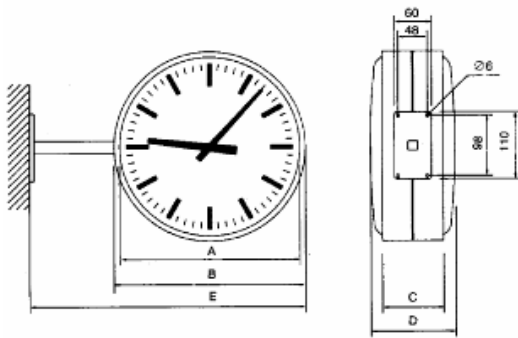

Design :

- Single sided clock for surface mounting incl. surface mounting brackets
- Double sided clock incl. Mounting console for wall or ceiling mounting
- Black Arabic or Latin marks on white background, black hours and minutes hand
- Flat protection glass for better readability
- Housing anodised aluminium

Technical Data:

Single sided Clocks

Ø	A	B	C	D		Gewicht	Ablesbarkeit
240	210	232	50	50		0,8 kg	20 m
300	280	305	50	50		1,1 kg	30 m
400	380	405	50	50		1.5 kg	40 m

measures in mm

Double Sided clocks

Ø	A	B	C	D	E	Gewicht	Ablesbarkeit
240	210	232	102	102	370	2,0 kg	20 m
300	280	305	102	102	445	2,6 kg	30 m
400	380	405	102	102	545	3,4 kg	40 m

measures in mm

Specification :

Power consumption : 7.5mA at 24V (single-sided), 15mA at 24V (double-sided)
 Ambient temperature : 0° to +40°
 Relative humidity : 85%
 Protection norm : IP 52

g+m elektronik ag
 CH-9245 Oberbüren
 T+ 41 (0)71 955 90 10
 F+ 41 (0)71 955 90 20