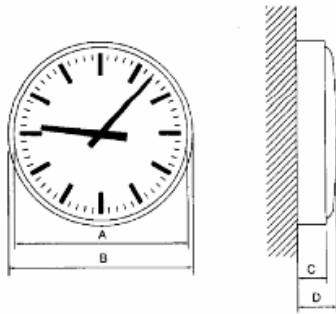

Design :

- Single sided clock for surface mounting incl. surface mounting brackets
- Double sided clock incl. Mounting console for wall or ceiling mounting
- Black Arabic or Latin marks on white background, black hours and minutes hand
- Flat protection glass for better readability
- Housing anodised aluminium

Technical Data:

Single sided Clocks

Ø	A	B	C	D		Gewicht	Ablesbarkeit
240	210	232	50	50		0,8 kg	20 m
300	280	305	50	50		1,1 kg	30 m
400	380	405	50	50		1.5 kg	40 m

measures in mm

Double Sided clocks

Ø	A	B	C	D	E	Gewicht	Ablesbarkeit
240	210	232	102	102	370	2,0 kg	20 m
300	280	305	102	102	445	2,6 kg	30 m
400	380	405	102	102	545	3,4 kg	40 m

measures in mm

Specification :

Power consumption : 7.5mA at 24V (single-sided), 15mA at 24V (double-sided)
 Ambient temperature : 0° to +40°
 Relative humidity : 85%
 Protection norm : IP 52

g+m elektronik ag
 CH-9245 Oberbüren
 T+ 41 (0)71 955 90 10
 F+ 41 (0)71 955 90 20