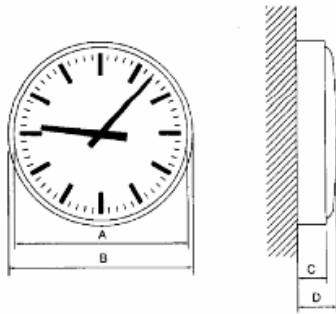

Design :

- Single sided clock for surface mounting incl. surface mounting brackets
- Double sided clock incl. Mounting console for wall or ceiling mounting
- Black Arabic or Latin marks on white background, black hours and minutes hand
- Convex protection glass
- Housing ABS plastic white or anodised aluminium

Options:

- ball protection bars, Polycarbonate-cover
- housing, clock face, hands in different colours (extra charge)
- also available with second hand red

Single Sided

Ø	white	Aluminium
240 mm	4023520-90	4023520-90-AL
300 mm	4033520-90	4033520-90-AL
400 mm	4043520-90	4043520-90-AL

Technical Data:

Single sided Clocks

Ø	A	B	C	D	weight	visibility
240	210	232	36	45	0,8 kg	20 m
300	280	305	36	45	1,1 kg	30 m
400	380	405	36	45	1.5 kg	40 m

measure in mm

Double Sided clocks

Ø	A	B	C	D	E	weight	visibility
240	210	232	74	92	350	2,0 kg	20 m
300	280	305	74	92	425	2,6 kg	30 m
400	380	405	74	92	525	3,4 kg	40 m

measure in mm

Specification:

Power consumption :..... 7.5mA at 24V (single sided), 15mA at 24V (double-sided)
 Ambient temperature :..... 0° to +40°
 Relative. humidity : 85%
 Protection norm :..... IP 52