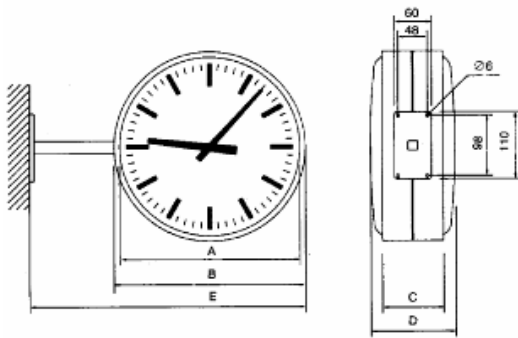

Design :

- Single sided clock for surface mounting incl. surface mounting brackets
- Double sided clock incl. Mounting console for wall or ceiling mounting
- Black Arabic or Latin marks on white background, black hours and minutes hand
- Convex protection glass
- Housing ABS plastic white or anodised aluminium

Options:

- ball protection bars, Polycarbonate-cover
- housing, clock face, hands in different colours (extra charge)
- also available with second hand red

Single Sided

Ø	white	Aluminium
240 mm	4023520-90	4023520-90-AL
300 mm	4033520-90	4033520-90-AL
400 mm	4043520-90	4043520-90-AL

Technical Data:

Single sided Clocks

Ø	A	B	C	D	weight	visibility
240	210	232	36	45	0,8 kg	20 m
300	280	305	36	45	1,1 kg	30 m
400	380	405	36	45	1.5 kg	40 m

measure in mm

Double Sided clocks

Ø	A	B	C	D	E	weight	visibility
240	210	232	74	92	350	2,0 kg	20 m
300	280	305	74	92	425	2,6 kg	30 m
400	380	405	74	92	525	3,4 kg	40 m

measure in mm

Specification:

Power consumption :..... 7.5mA at 24V (single sided), 15mA at 24V (double-sided)
 Ambient temperature :..... 0° to +40°
 Relative. humidity : 85%
 Protection norm :..... IP 52