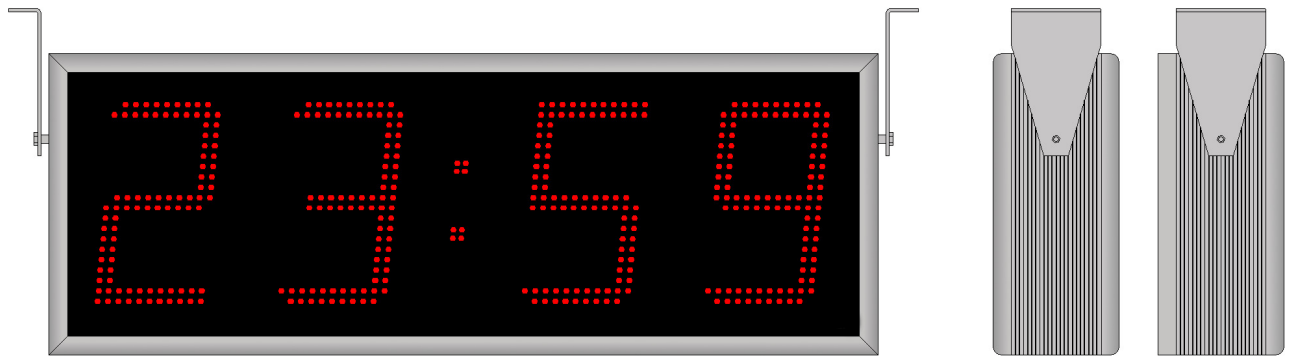

Akustikanlagen nach EN 54 –16
Uhrenanlagen, analog und digital
Lautsprecher für Beschallungsanlagen

Systèmes Audio d'évacuation EN 54 –16
Horloges analogiques et digitales
Haut-parleurs

Voice-Alarm according EN 54 –16
Clock Systems, analogue and digital
Loudspeaker

g+m elektronik ag
CH-9245 Oberbüren
www.gm-elektronik.ch

Digital Clocks Lumex 15/19/25/30/45 for Indoor

Minute Pulse 24-V – 230 VAC – Hours – Minutes

Lumex-15

Functions :

- Polarised Minute impulses from master Clock
- Polarised Minute impulses from master Clock with TC (self adjusting)
- Stand alone
- For all functions 230 VAC needed (Display)
- 48 running reserve (Impulse memory)

Design :

- Single sided clock for surface mounting incl. surface mounting brackets
- Double sided clock incl. Mounting console for wall or ceiling mounting
- Display hours and minutes with LED 140mm (190mm, 250mm)
- housing aluminium

Options :

- Radio Synchronisation DCF, GM-2022, operated as stand alone
- Temp.-sensor – add on (119497-809 operated as a Temperature Display)

Single sided, Display red

Display	Article	Dimension	visibility
Hrs., Min.	Lumex-15	690x250x155 mm (WH/D)	50 m
Hrs., Min.	Lumex-19	820x300x155 mm (WH/D)	65 m
Hrs., Min..	Lumex-25	1020x370x155 mm (WH/D)	80 m
Hrs., Min..	Lumex-30	on demand	
Hrs., Min..	Lumex-45	on demand	